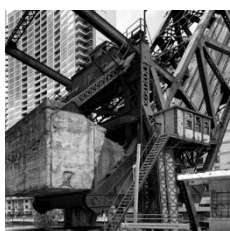

Chicago, Kinzie Street
Railroad Bridge
Ed. 2/7

Cm 40x40

CHF 1'000.-

cm 88x88

CHF 2'600.-