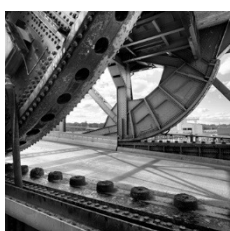

cm 88x88

CHF 2'600.-

East Chicago, 100th
Street Bridge
Ed. 1/7

Cm 40x40

CHF 1'000.-

cm 88x88

CHF 2'600.-

Joliet, Mac Donough
Street Bridge
Ed. 1/7